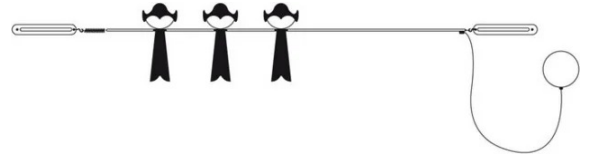

Le Rondini

Elio Martinelli

Typology Wall
Utilisation Indoor

colors

230V 3x 3 W 350 lm (1050lm)

indirect light

Wall lamp composed by two chromed conductors fixed to two support in painted metal, to fix the wall and by three swallows in painted aluminium, which can be positioned on two conductors. For Led bulbs (included). Complete of electronic driver 230/12V inside the wall stud in white lacquered aluminium.

Family Le Rondini
 Typology Wall
 Utilisation Indoor

Dimensions

Profondità 28 cm
 Lunghezza 162 cm
 Power supply cable length 0 cm
 Weight 2 Kg

Materials

Structure brass Elementi ironaluminium
 Canopy iron